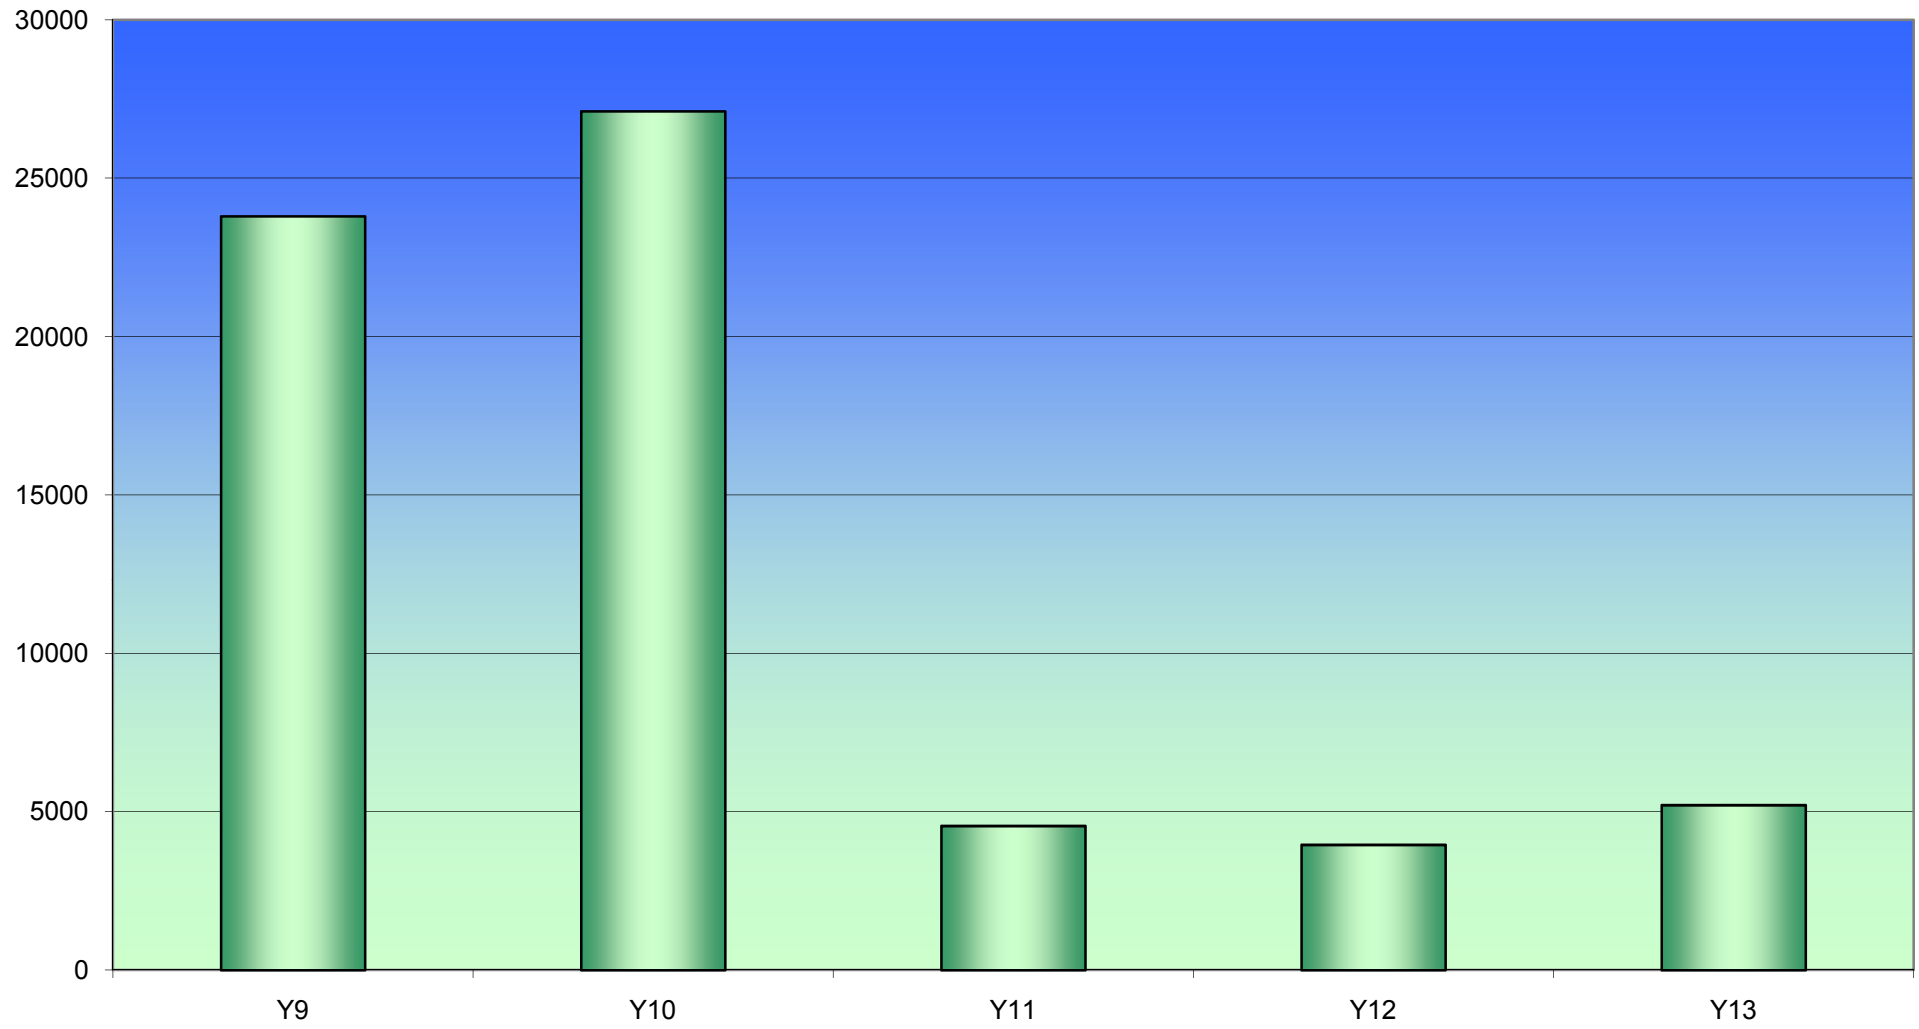

Weekly 2010 (Records)

Daily Usage (Records)

Student Usage

Chanel College

DHS

Kuranui

Makoura

Rangitikei