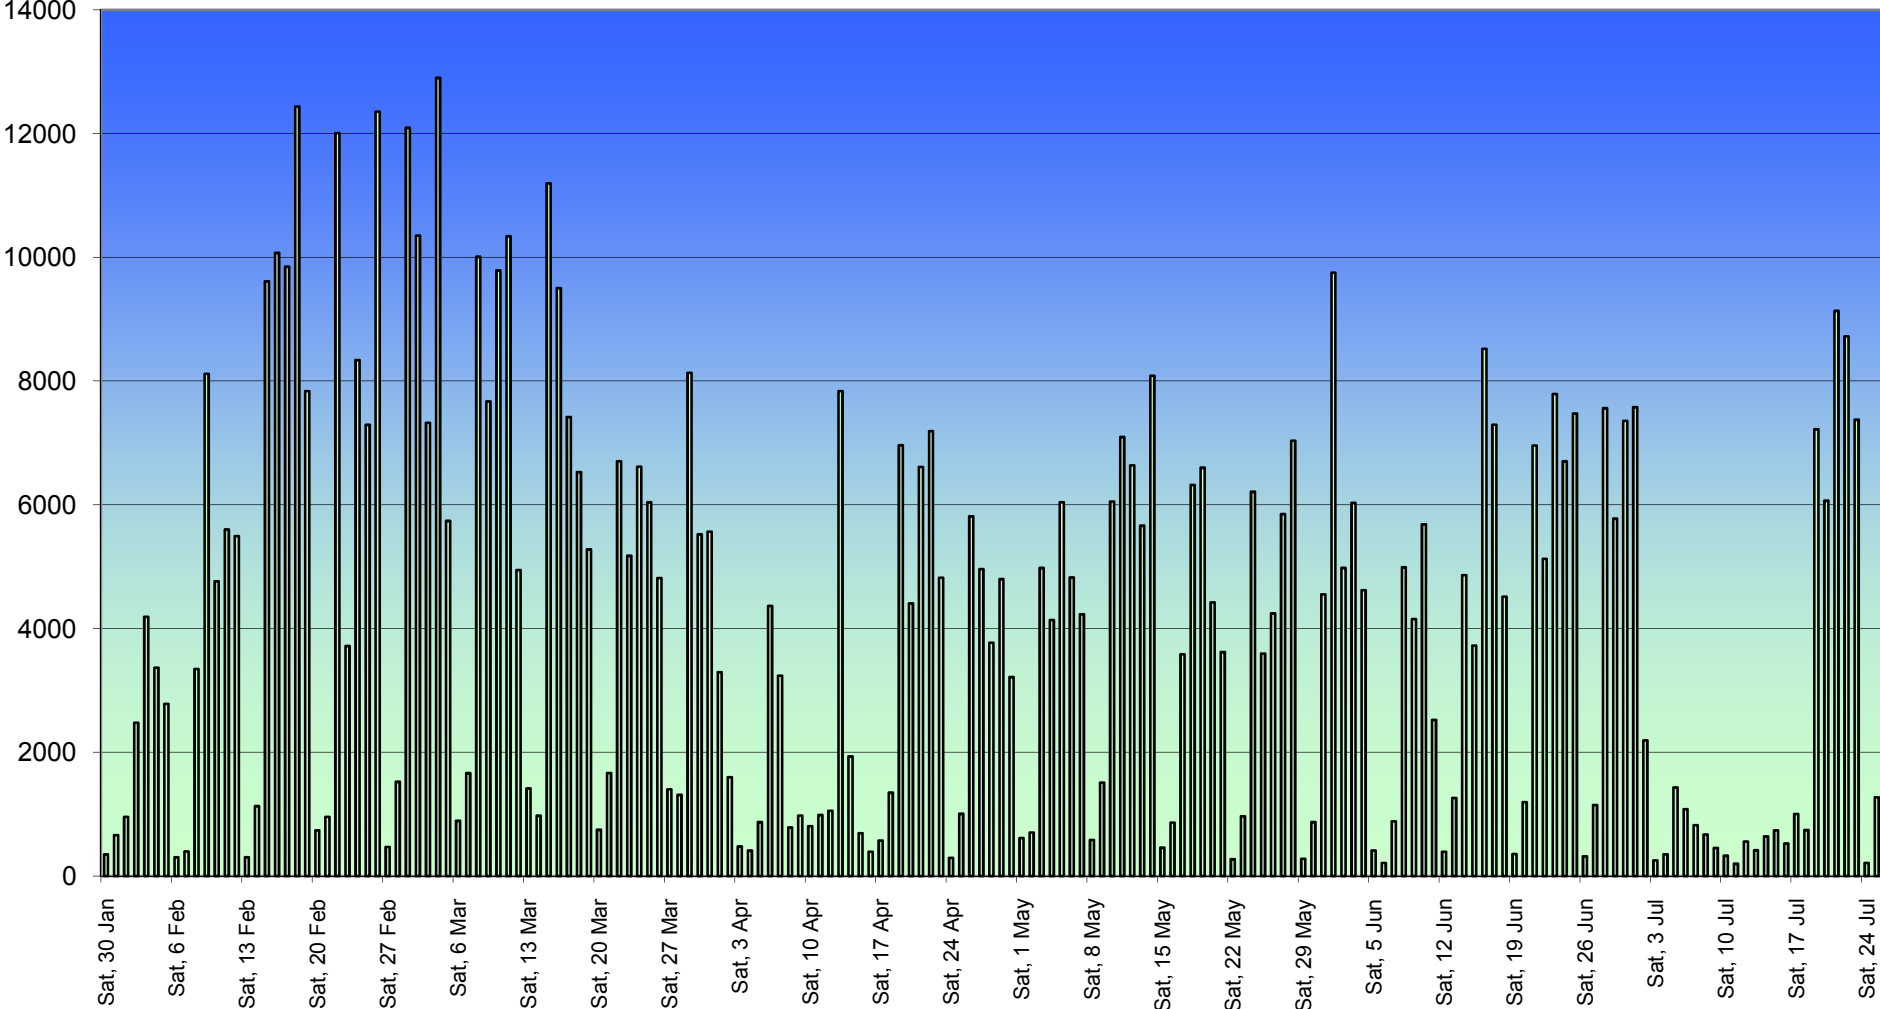

Weekly 2010 (Records)

Daily Usage (Records)

Student Usage

Chanel College

DHS

Kuranui

Makoura

Rangitikei

Solway

Tararua