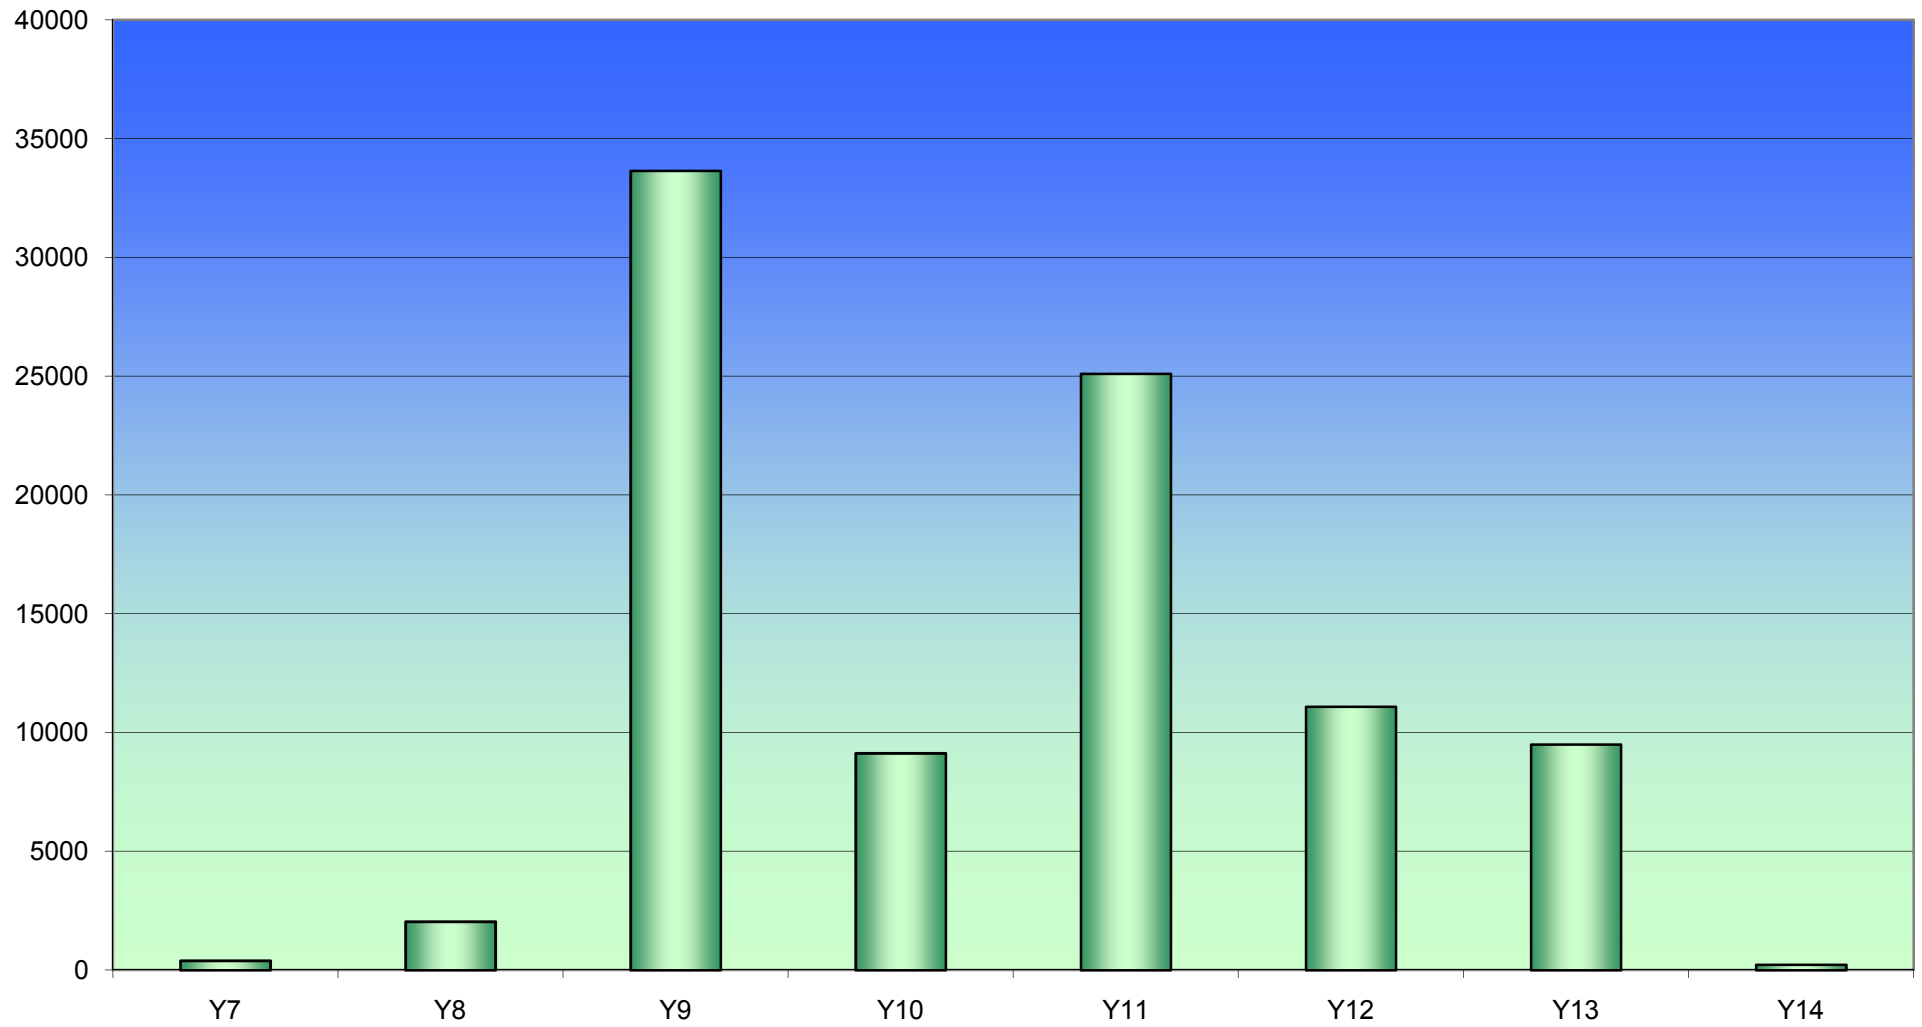

Weekly 2010 (Records)

Daily Usage (Records)

Student Usage

Chanel College

DHS

Kuranui

Makoura

Rangitikei