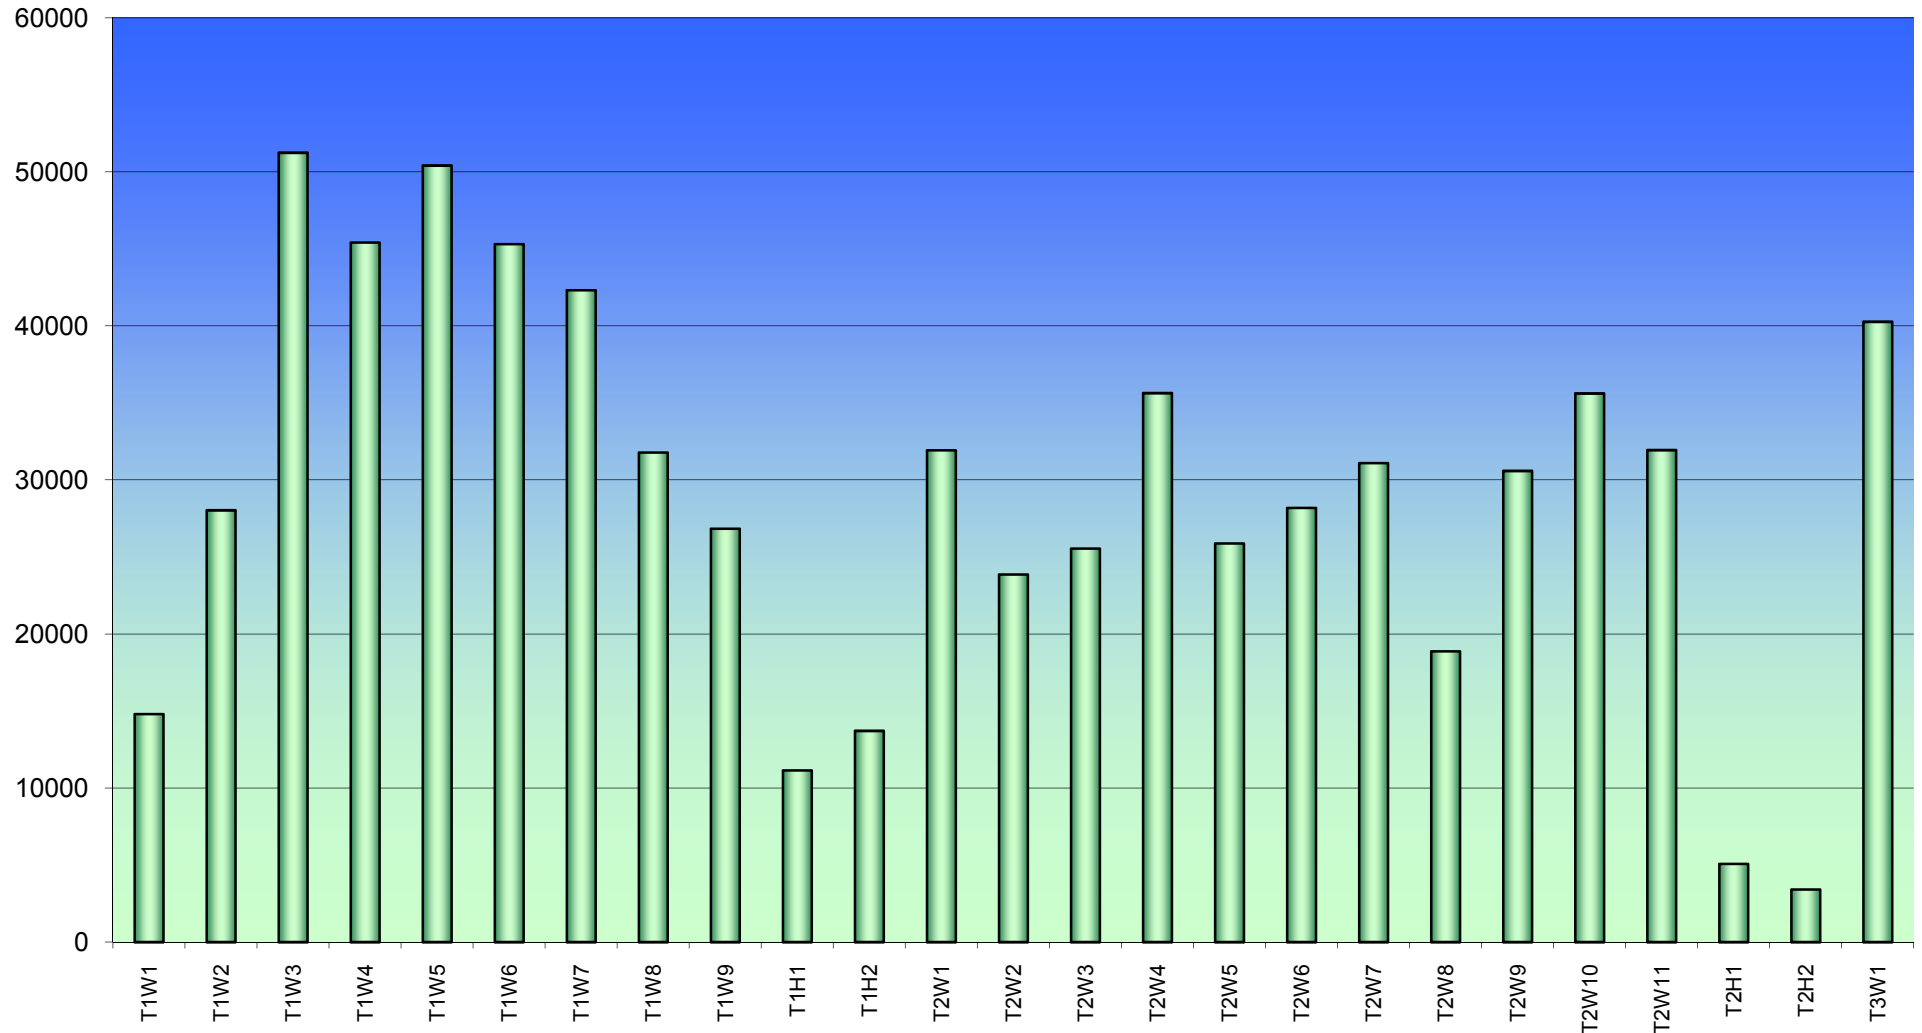

Weekly 2010 (Records)

Daily Usage (Records)

Student Usage

Chanel College

DHS

Kuranui

Makoura

Rangitikei

Solway

Tararua