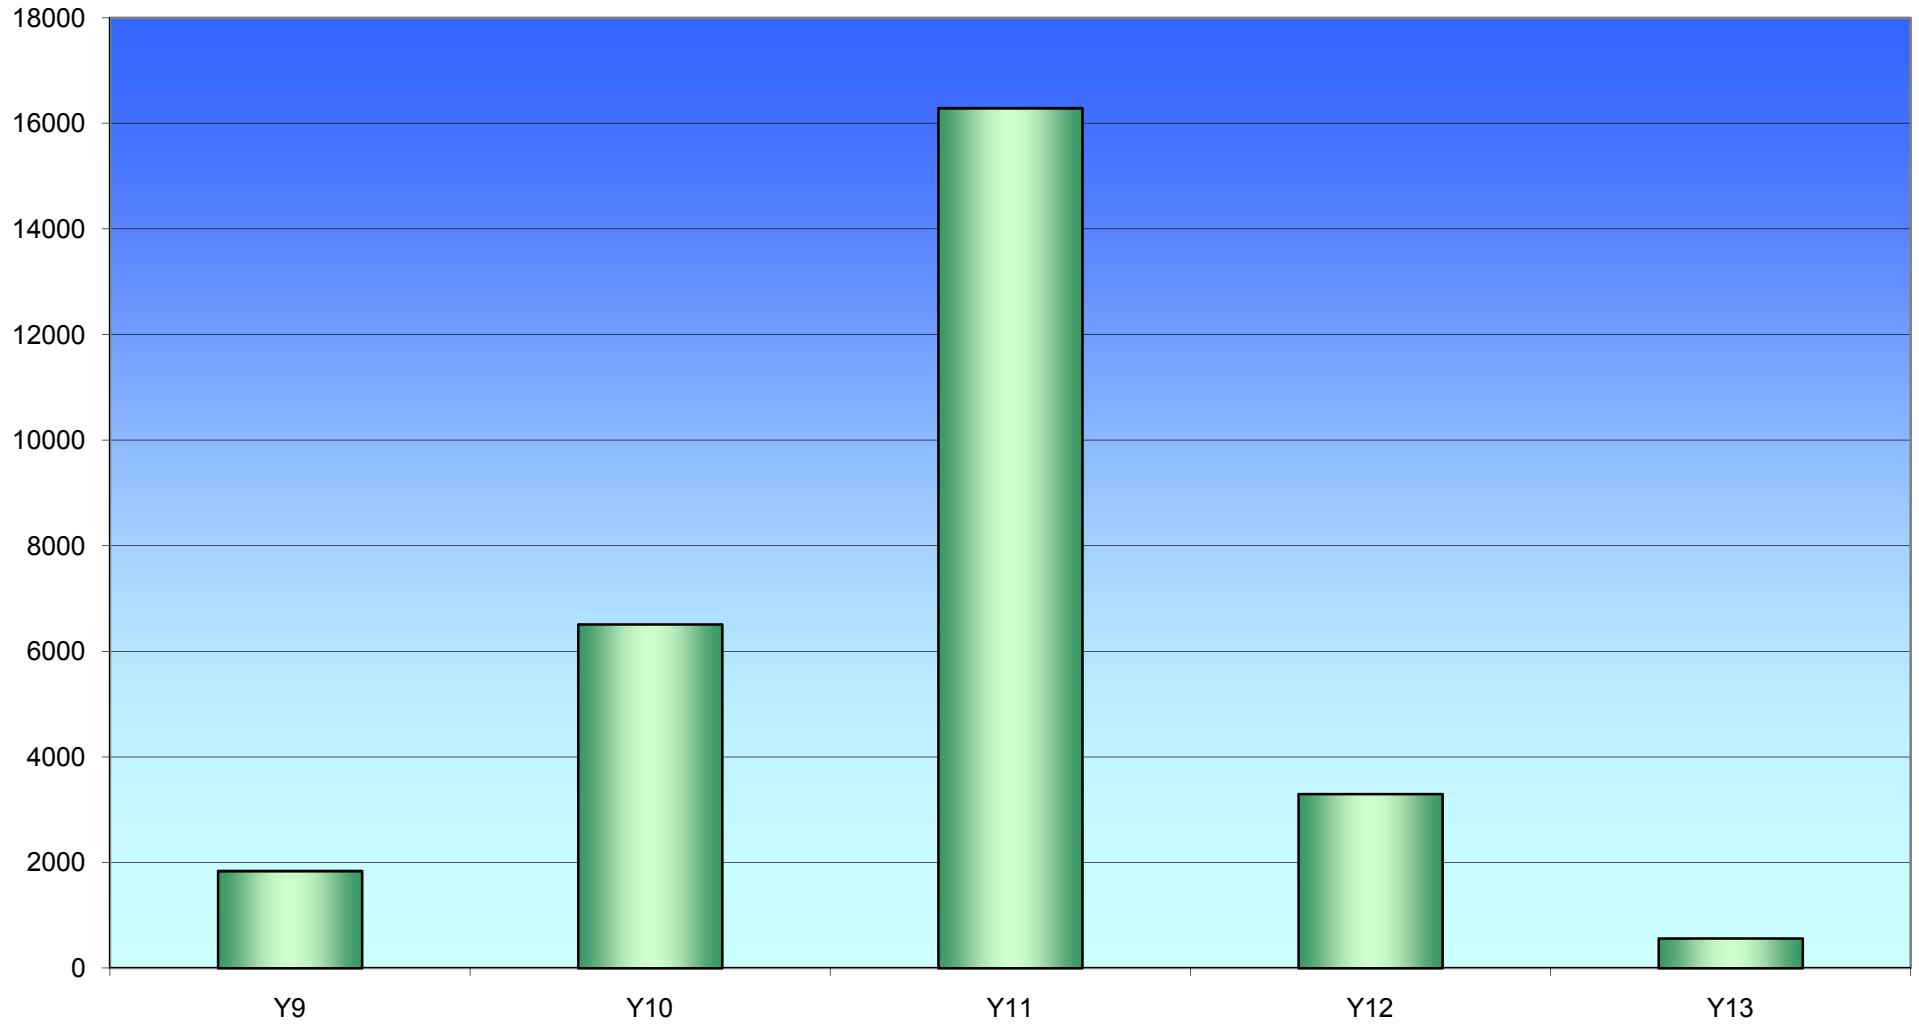

Weekly 2010 (Records)

Daily Usage (Records)

Student Usage

Chanel College

DHS

Kuranui

Makoura

Rangitikei