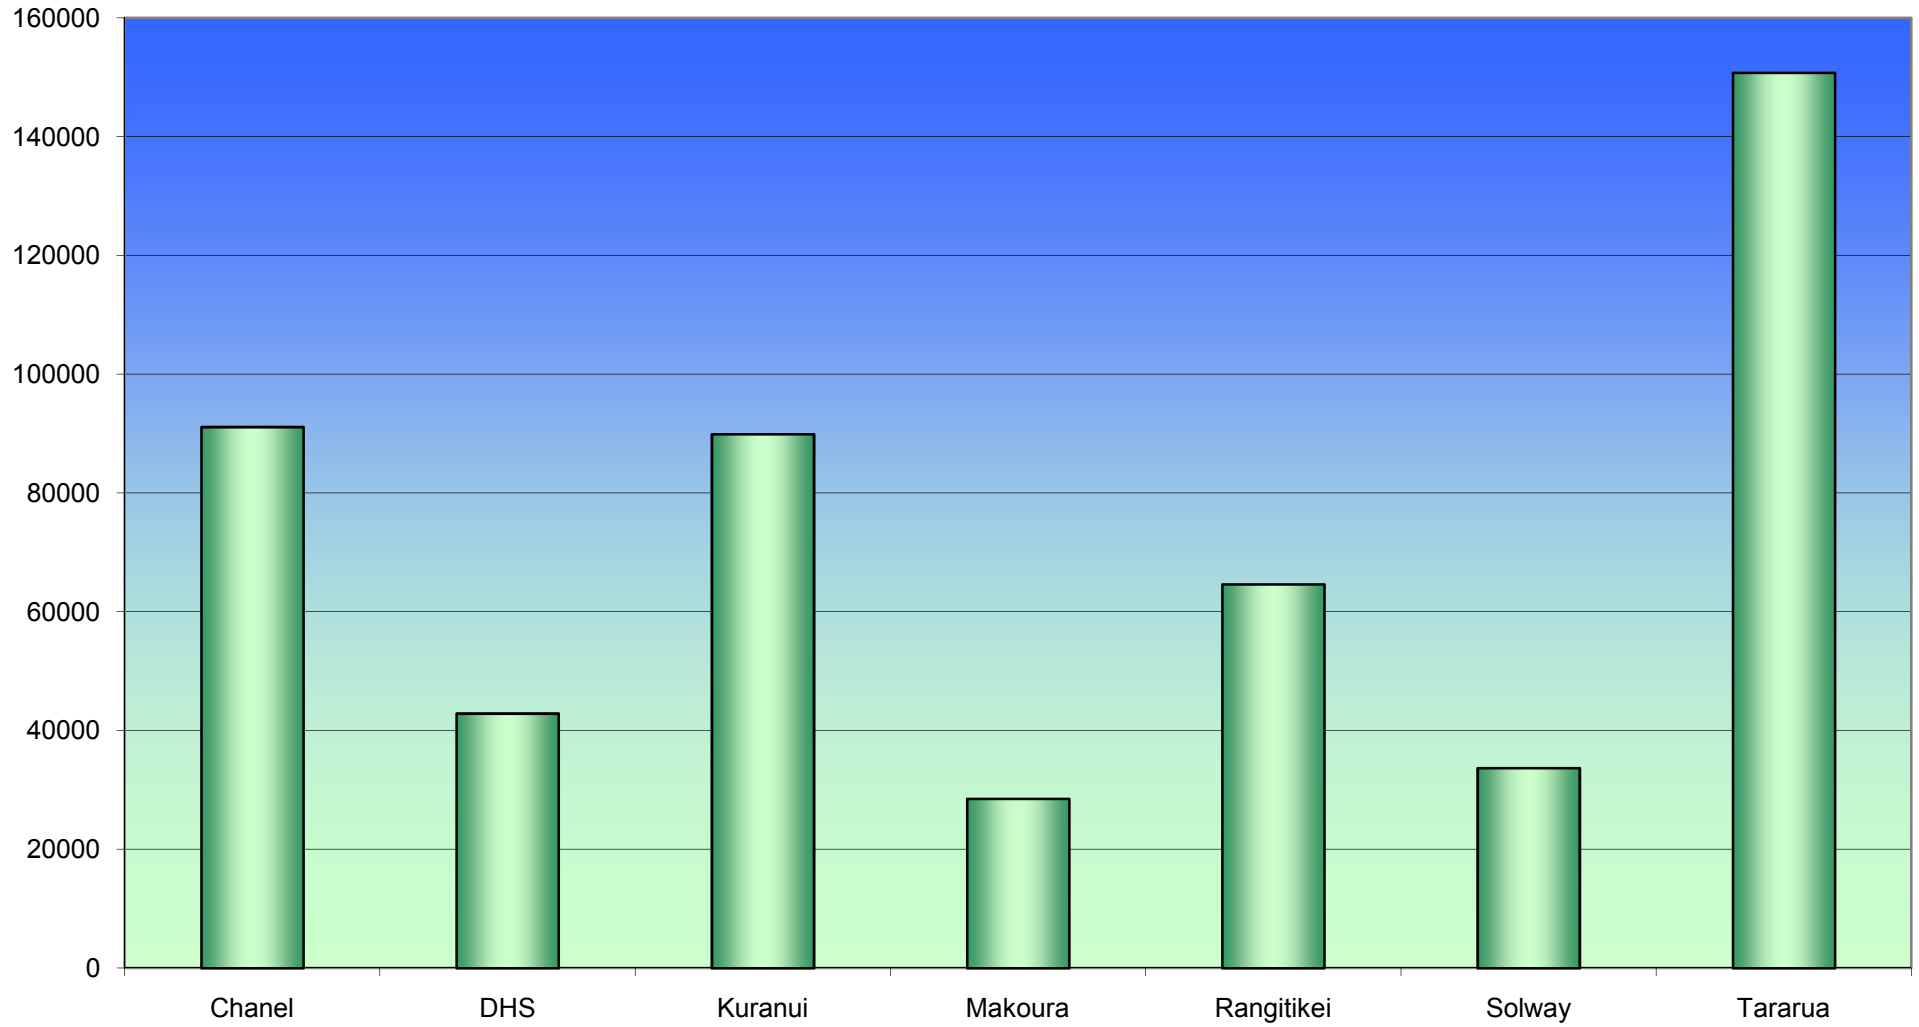

Weekly 2010 (Records)

Daily Usage (Records)

Student Usage

Chanel College

DHS

Kuranui

Makoura

Rangitikei

Solway

Tararua