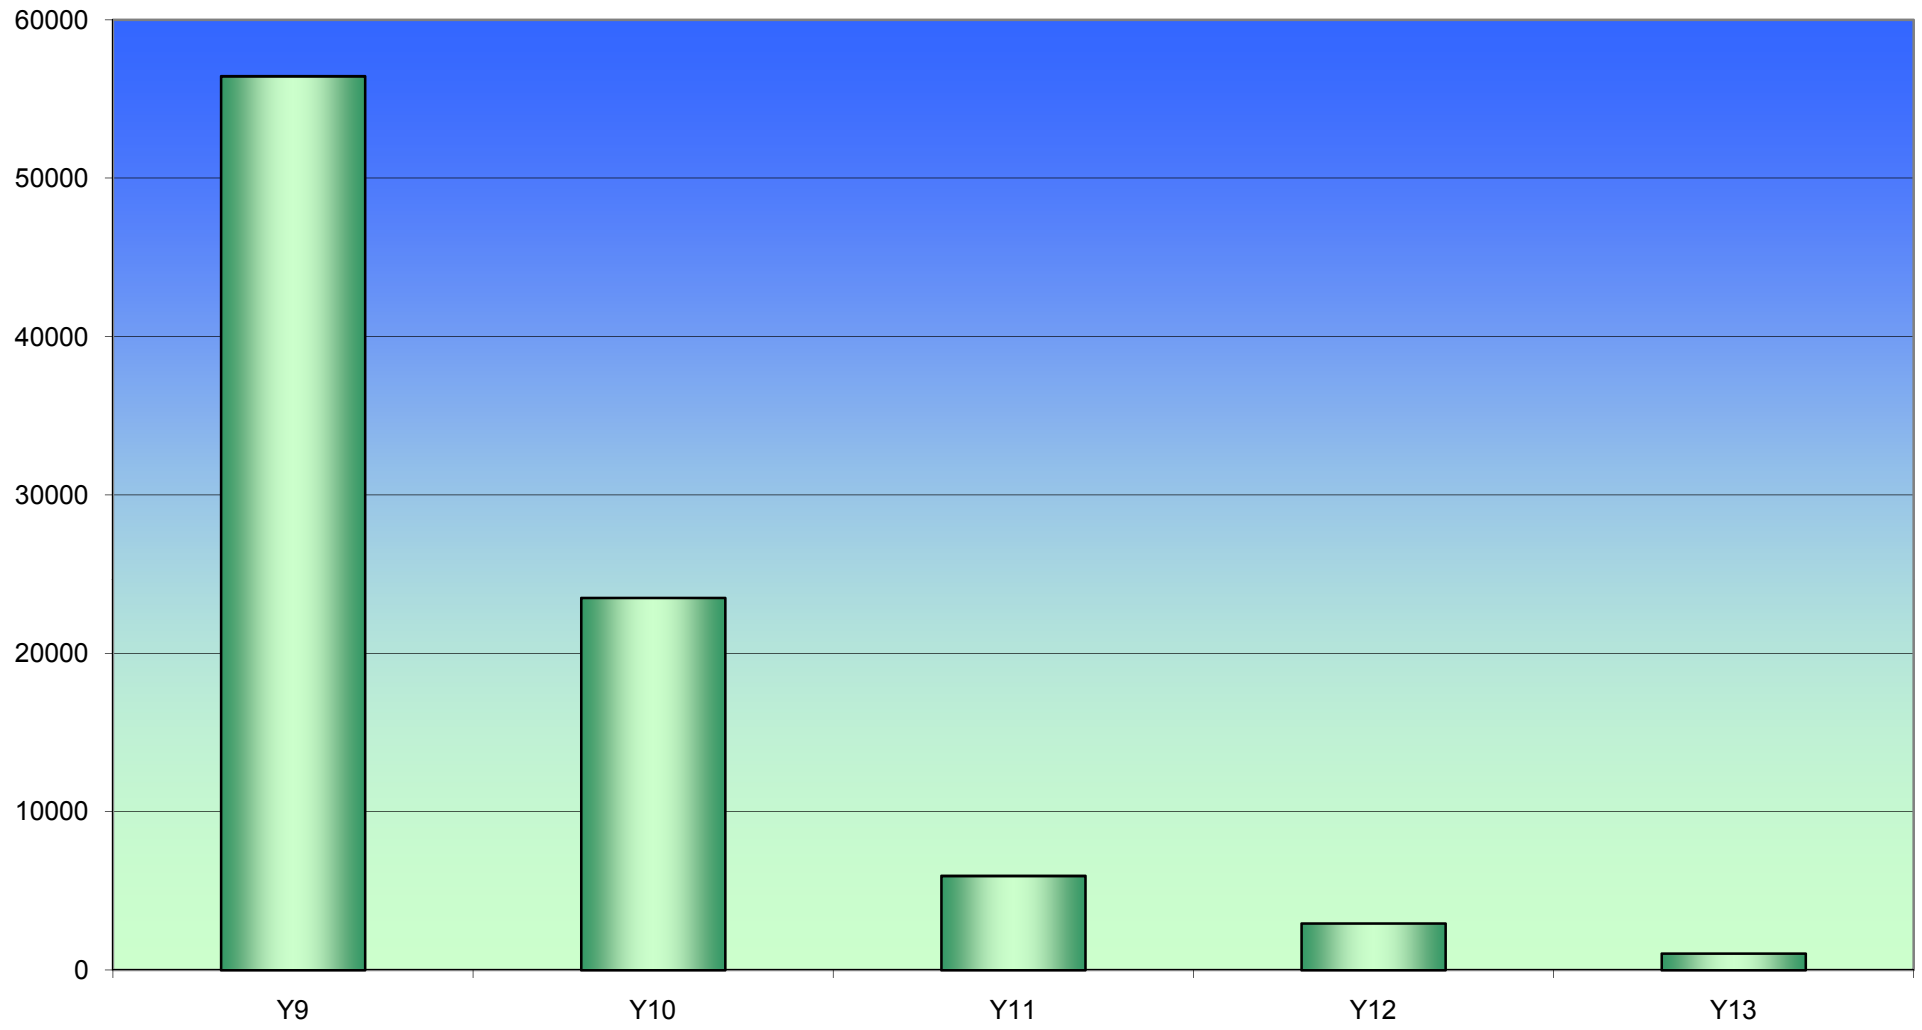

Weekly 2010 (Records)

Daily Usage (Records)

Student Usage

Chanel College

DHS

Kuranui

Makoura

Rangitikei