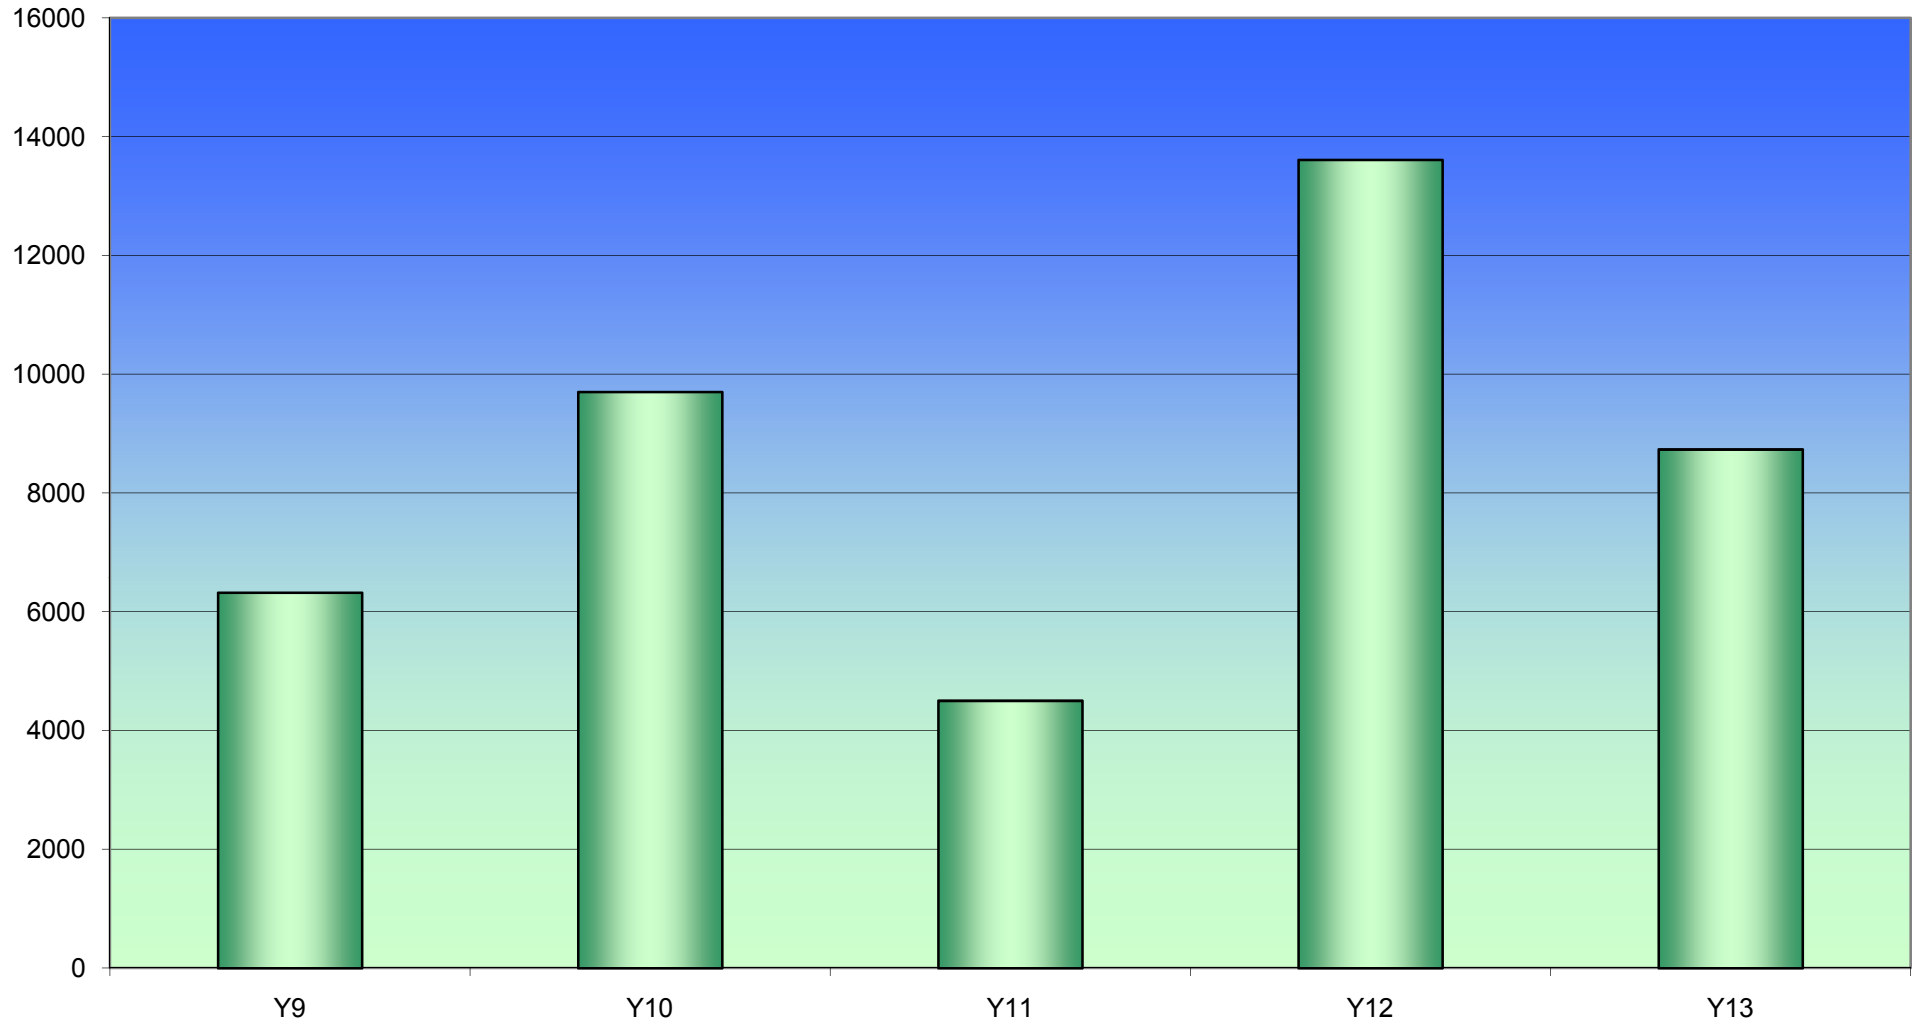

Weekly 2010 (Records)

Daily Usage (Records)

Student Usage

Chanel College

DHS

Kuranui

Makoura

Rangitikei